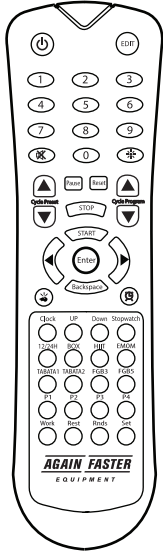

# AGAIN FASTER

EQUIPMENT

Wall Timer

## Display

Program/Rounds

Minutes

Seconds

On/Off

Whistle on demand  
Toggle 10-second pre-work out count down on/off

Clock display

Switch between 12hr and 24hr (military time) mode

Turn whistle on/off  
Must be in clock mode

Adjust brightness  
5 levels

Pause the program

Reset the program to the beginning

Stop the clock

Start the clock

Toggle left

Toggle right